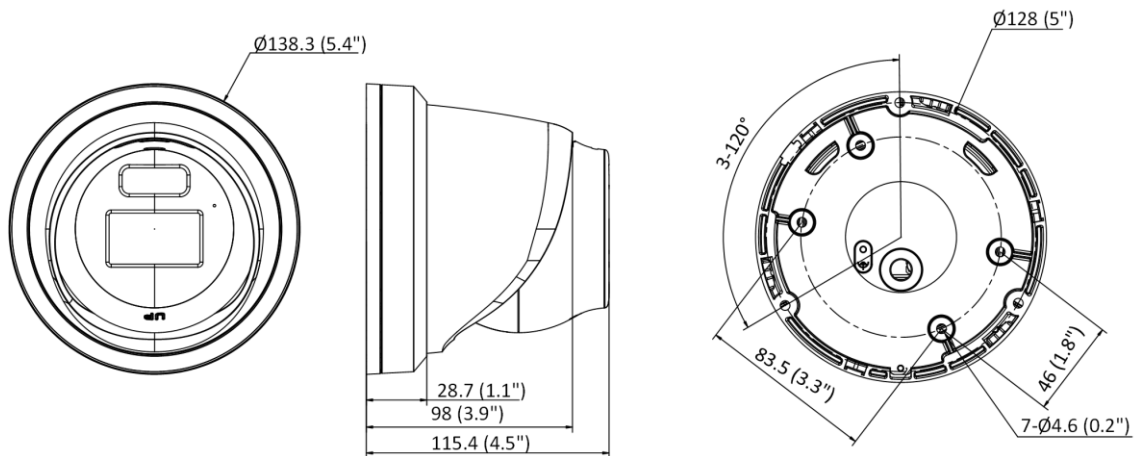

Level	Description
Top-level protection	Hikvision products at this level are equipped for use in areas where professional anti-corrosion protection is a must. Typical application scenarios include coastlines, docks, chemical plants, and more.
Moderate protection	Hikvision products at this level are equipped for use in areas with moderate anti-corrosion demands. Typical application scenarios include coastal areas about 2 kilometers (1.24 miles) away from coastlines, as well as areas affected by acid rain.
No specific protection	Hikvision products at this level are equipped for use in areas where no specific anti-corrosion protection is needed.

Dimension

Unit: mm (inch)

Accessory

Optional

DS-1273ZJ-140B Wall Mount	DS-1273ZJ-140 Wall Mount	DS-1275ZJ-SUS Vertical Pole Mount	DS-1280ZJ-PT6 Junction Box	DS-1276ZJ-SUS Corner Mount
DS-1271ZJ-140 Pendant Mount